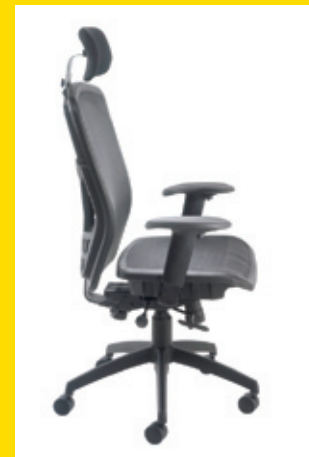

GAMMA [affordable ergonomics]

[high back with headrest]
GAMMA

GH1

With extreme comfort and design in detail, the Gamma offers all round control and versatility to all users.

The subtle mesh contour on the seat and back gives the Gamma a light and airy appearance as well as offering ventilation to reduce heat build up and muscle fatigue.

Individuality comes with the chairs ergonomically designed controls. Each movement can be optimised by the user to suit every seating position.

GH1

GH1

[high back]
GAMMA

GM2

The synchronised mechanism has tension control adjustment, is lockable in multiple positions and features anti-shock release ensuring the user is in complete control.

A seat slide function also allows the user to set the correct seat depth which is vital to ensure the chair is suited to the users leg length. Height and width adjustable arm rests again allow the user to tailor the chair to their individual requirements and come as standard on the visitors chair.