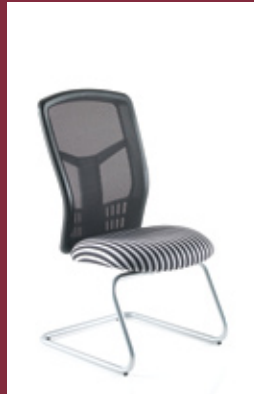

HYBRID

HYBRID

Hybrid

Bringing together the best of the Harmony and Gamma range. Hybrid is a sleek, modern looking and durable working chair, Hybrid creates the right impression for any forward thinking office environment.

With extreme comfort and design in detail, the Hybrid offers all round control and versatility to all users through its ergonomically designed controls.

A breathable nylon mesh back gives the Hybrid a light and airy appearance as well as offering ventilation to reduce heat build up and muscle fatigue.

Standard Features

- Multi function mechanism with:
- Multi position lock with seat tilt
- Independent backrest angle adjustment
- Seat slide providing adjustable seat depth
- Stylish black stiletto base

SL829A

HYBRID

HB1AAG

HB2AAScsb

HB2

HBCA

HBCL

SL829A