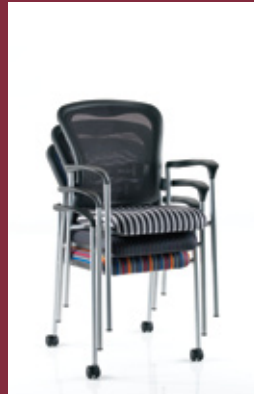

HYBRID

HB2

SL829A

PSI Seating Limited
Parkside Mill, Walter Street,
Blackburn, Lancs., BB1 1TL

T: +44 (0) 1254 673400
F: +44 (0) 1254 665571
E: sales@psiseating.co.uk
W: www.psiseating.co.uk