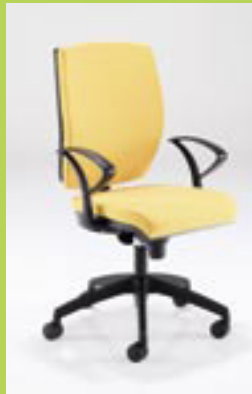

QUATTRO

QUATTRO

Quattro

With modern, stylish design and slimline upholstery, Quattro is an attractive and durable task range. A smooth, synchronised mechanism with fingertip weight control means Quattro is a pleasure to use. Multi-position control and an optional seat slide make this model adaptable to virtually any user.

Standard Features

- Stylish black stiletto base
- Synchronised mechanism with:
 - Multi position lock and anti-kick brake
 - Variable tension adjustment
 - Fingertip back height adjustment

Optional Features

Q7AAScsb

QCCL

Q7(fub)

QUATTRO

Q7AAScsb

Q7AAIcsb

Q7AH

Q7

QCCA

QCCL

AA Arms
Height adjust. arms

AAG Arms
Folding & height adjust. arms

AAI Arms
Chrome height adjust. arms

AAS Arms
Chrome sliding & rotating adjust. arms

AB Arms
Small hoop arms

AC Arms
Large hoop arms