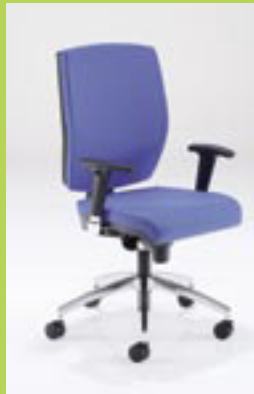

QUATTRO

QUATTRO

Quattro

With modern, stylish design and slimline upholstery, Quattro is an attractive and durable task range. A smooth, synchronised mechanism with fingertip weight control means Quattro is a pleasure to use. Multi-position control and an optional seat slide make this model adaptable to virtually any user.

- Polished aluminium stiletto base
- Foldaway height adjustable armrests
- Sliding & rotating adjustable armrests
- Seat slide providing adjustable seat depth
- Upholstered outer back

MODELS SHOWN: Q7AAIcsb · QCCA · Q7AAScsb · Q7AH

Q7AAScsb

QCCL

Q7(fub)

QUATTRO

Q7AAScsb

Q7AAIcsb

Q7AH

Q7

QCCA

QCCL

AA Arms
Height adjust. arms

AAG Arms
Folding & height adjust. arms

AAI Arms
Chrome height adjust. arms

AAS Arms
Chrome sliding & rotating adjust. arms

AB Arms
Small hoop arms

AC Arms
Large hoop arms