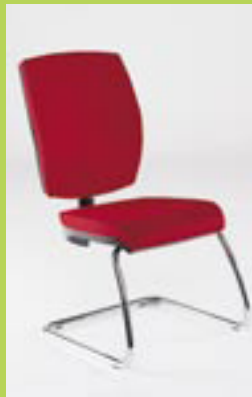

QUATTRO

QUATTRO

Quattro

With modern, stylish design and slimline upholstery, Quattro is an attractive and durable task range. A smooth, synchronised mechanism with fingertip weight control means Quattro is a pleasure to use. Multi-position control and an optional seat slide make this model adaptable to virtually any user.

- Polished aluminium stiletto base
- Foldaway height adjustable armrests
- Sliding & rotating adjustable armrests
- Seat slide providing adjustable seat depth
- Upholstered outer back

MODELS SHOWN: Q7AAIcsb · QCCA · Q7AAScsb · Q7AH

Q7AAScsb

QCCL

Q7(fub)

QUATTRO

Q7AAScsb

Q7AAIcsb

Q7AH

Q7

QCCA

QCCL

AA Arms
Height adjust. arms

AAG Arms
Folding & height adjust. arms

AAI Arms
Chrome height adjust. arms

AAS Arms
Chrome sliding & rotating adjust. arms

AB Arms
Small hoop arms

AC Arms
Large hoop arms